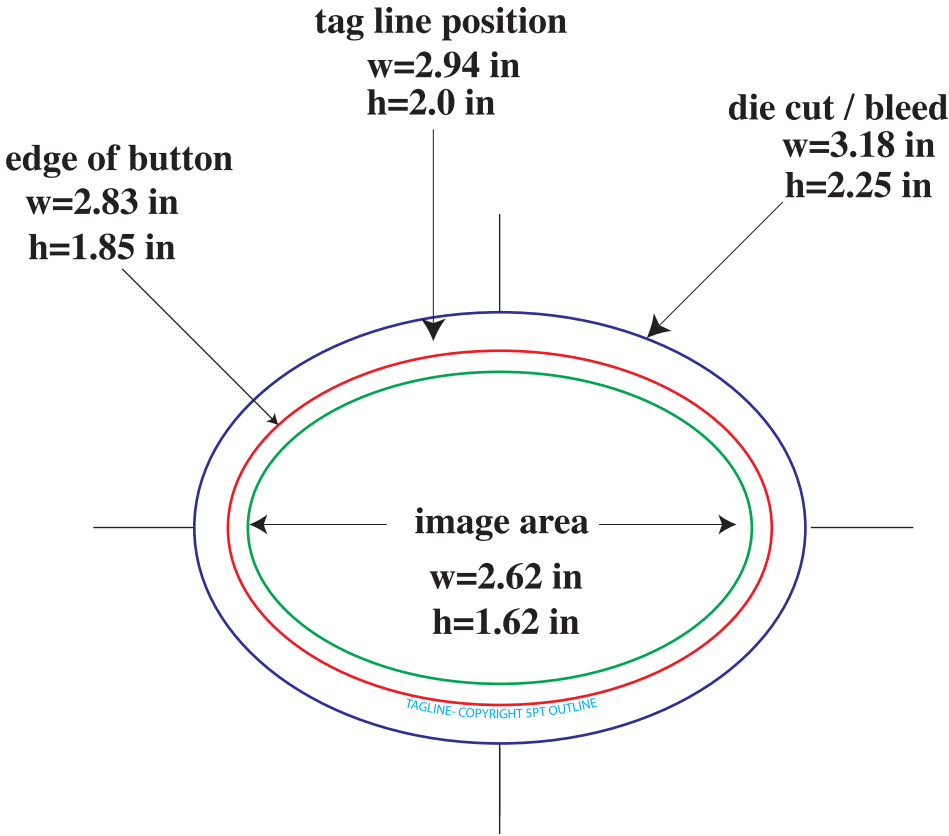

OVAL BUTTON

2-7/8"x1-7/8" Button

Purple Line: Die Line (edge of bleed)

Blue Type: Tagline (copyrigt area)

Red Line: Edge of Button

Green Line: Live Area (face of Button)