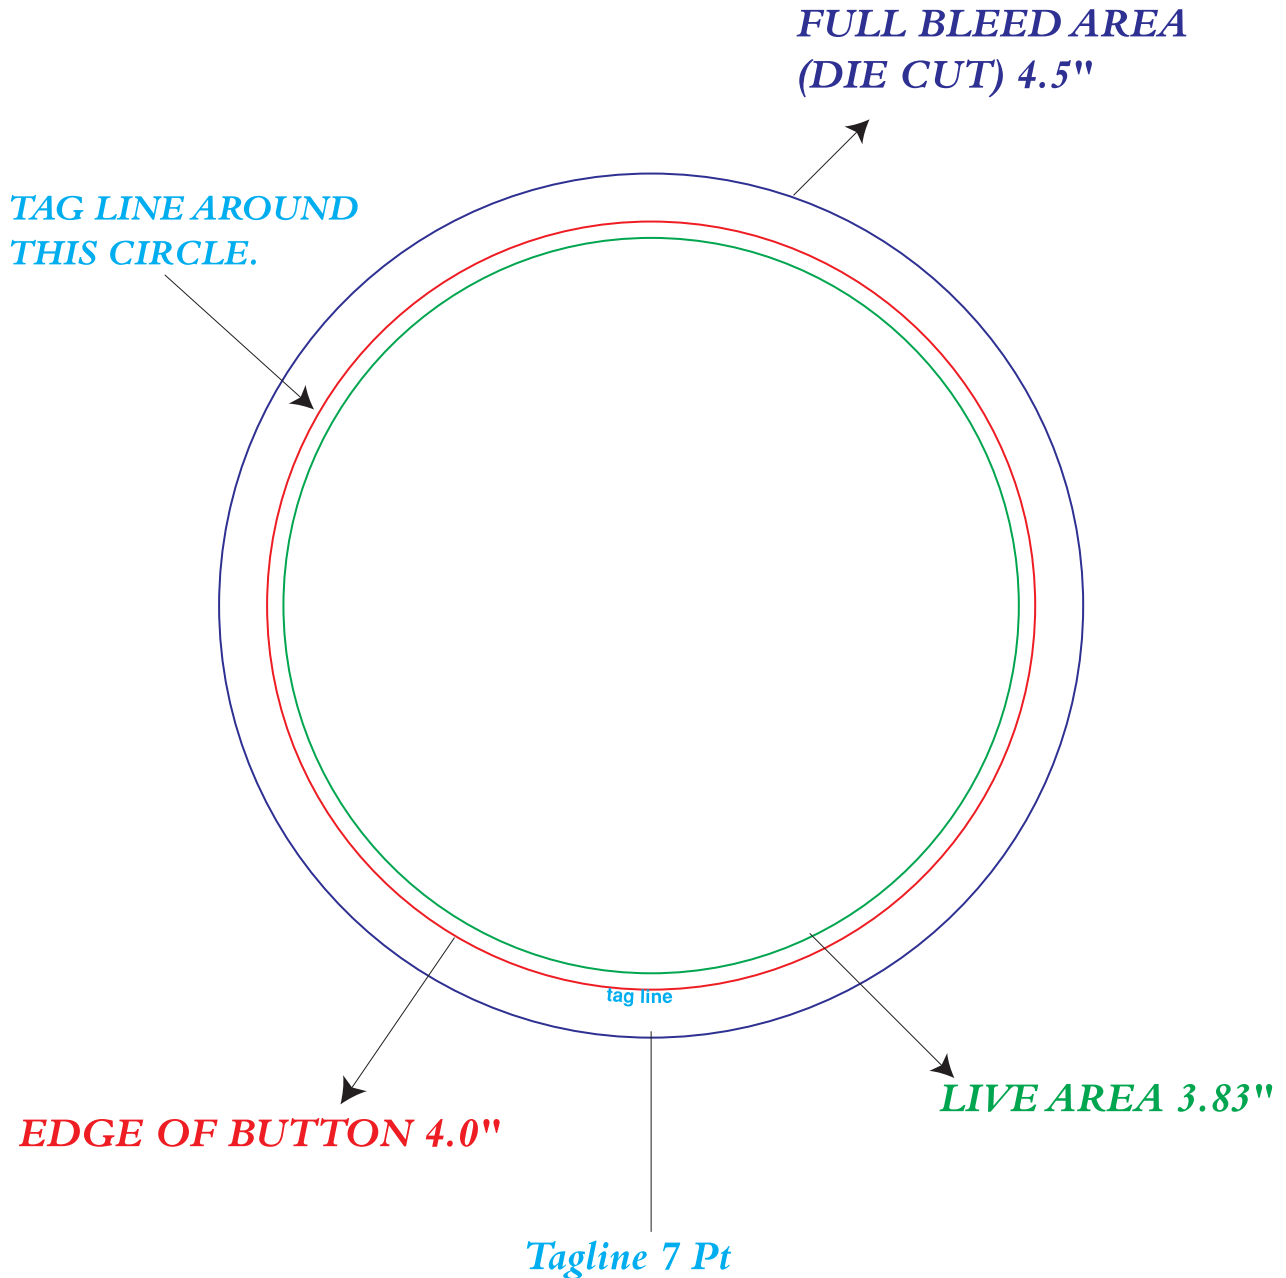

# 4" Round Button

4" Circle Button

Purple Line: Die Line (edge of bleed)

Blue Type: Tagline (copyright area)

Red Line: Edge of Button

Green Line: Live Area (face of Button)