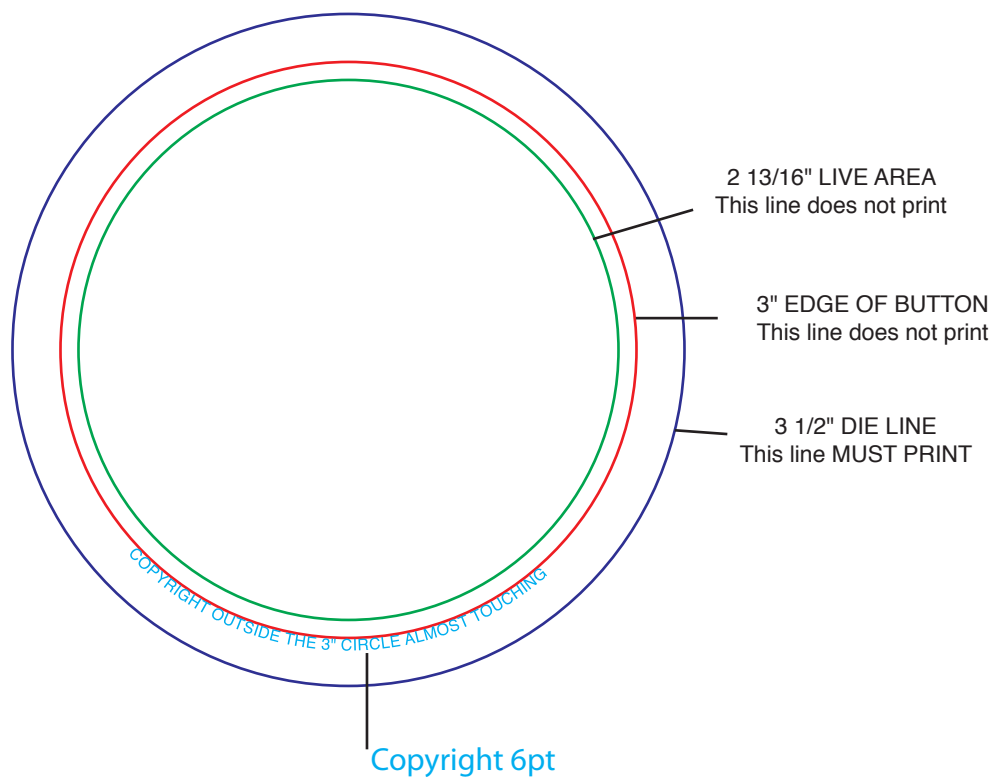

3" BUTTON TEMPLATE

3" Circle Button

Purple Line: Die Line (edge of bleed)

Blue Type: Tagline (copyrigt area)

Red Line: Edge of Button

Green Line: Live Area (face of Button)