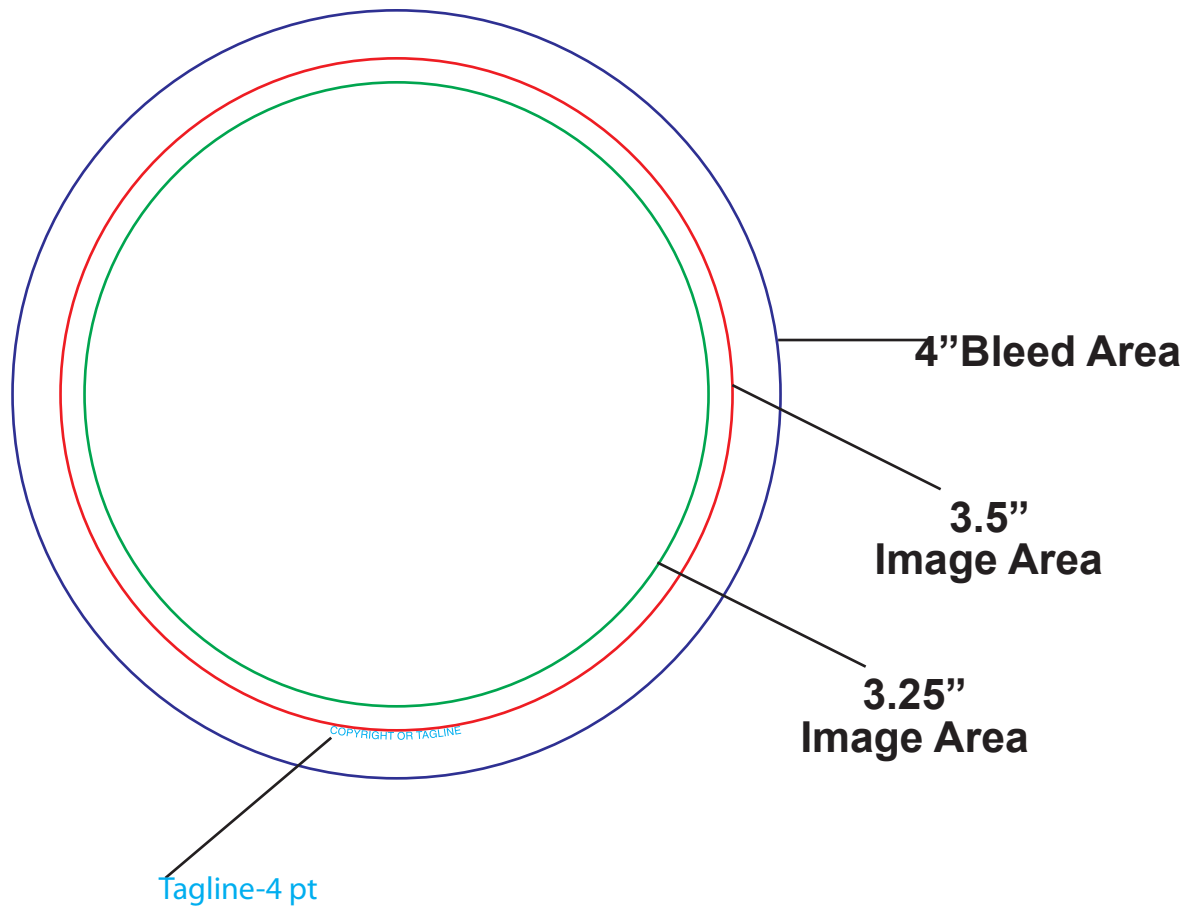

# 3-1/2" Round Button

3-1/2" Circle Button

**Purple Line:** Die Line (edge of bleed)

**Blue Type:** Tagline (copyright area)

**Red Line:** Edge of Button

**Green Line:** Live Area (face of Button)