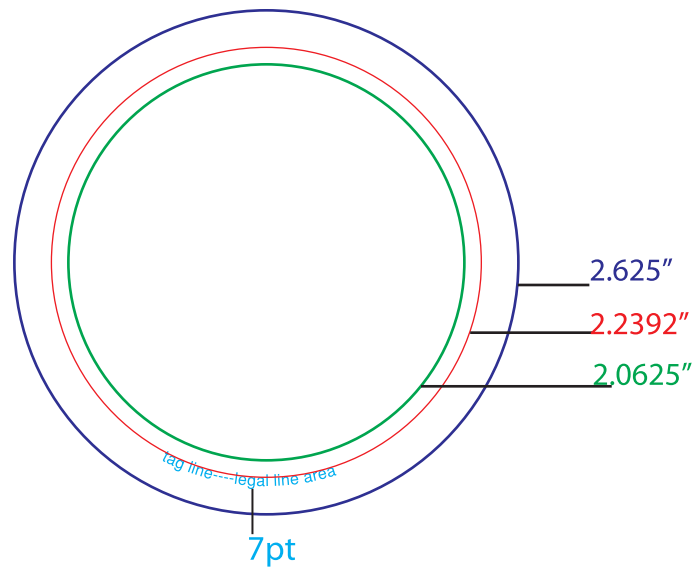

2 1/4" BUTTON

- 2-1/4" Circle Button
- Purple Line: Die Line (edge of bleed)
 - Blue Type: Tagline (copyright area)
 - Red Line: Edge of Button
 - Green Line: Live Area (face of Button)