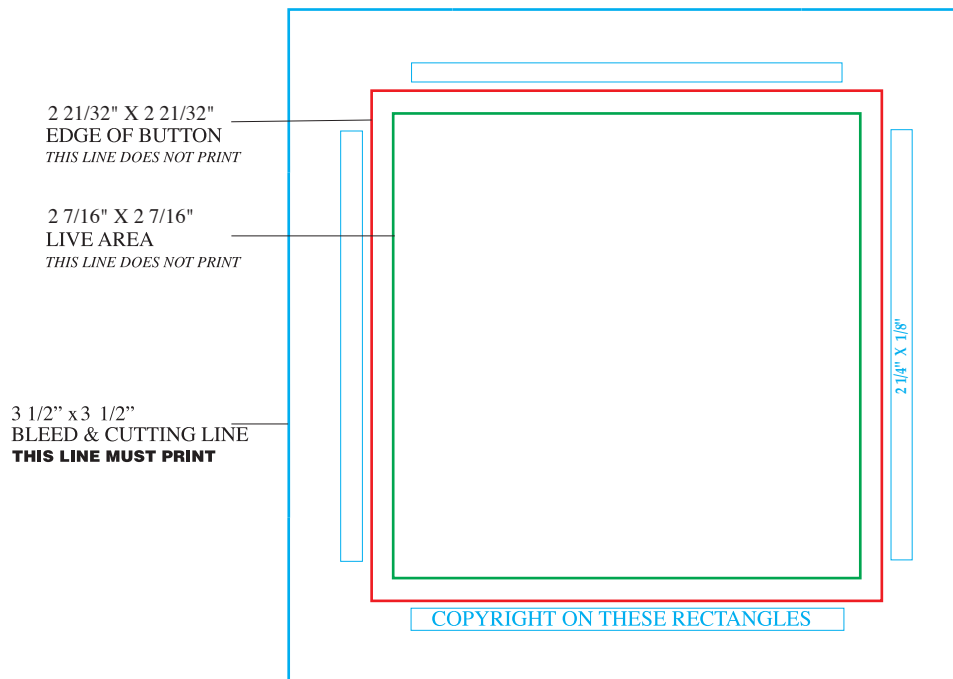

2 1/2" X 2 1/2" BUTTON

2-1/2" Square Button

Purple Line: Die Line (edge of bleed)

Blue Type: Tagline (copyright area)

Red Line: Edge of Button

Green Line: Live Area (face of Button)