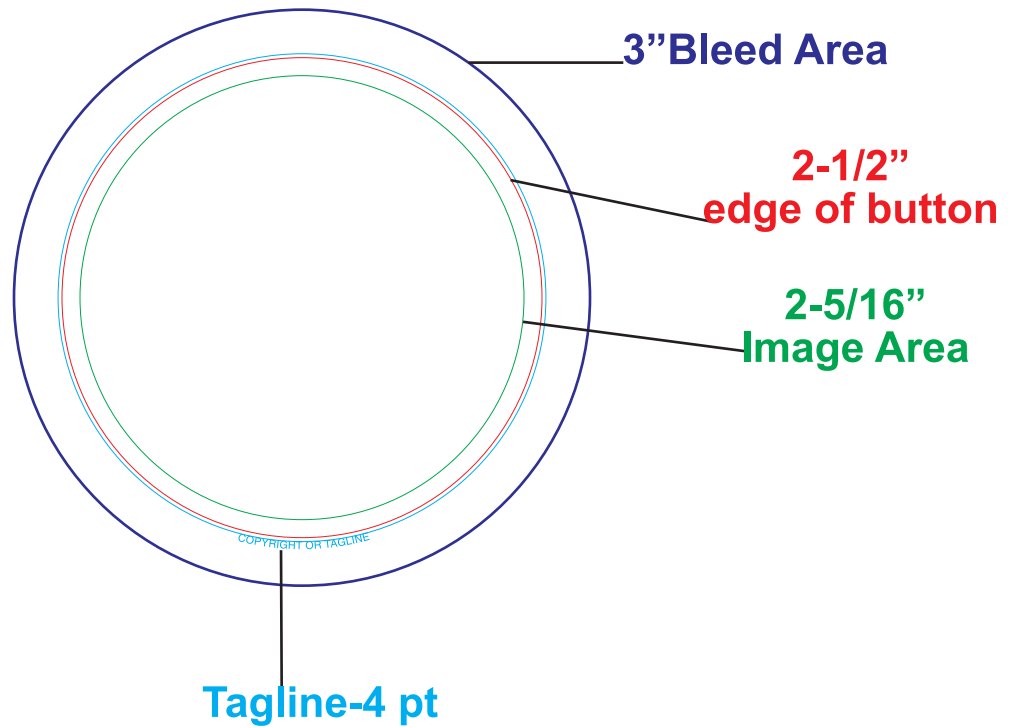

2-1/2" Round Button

2-1/2" Circle Button

Purple Line: Die Line (edge of bleed)

Blue Type: Tagline (copyright area)

Red Line: Edge of Button

Green Line: Live Area (face of Button)