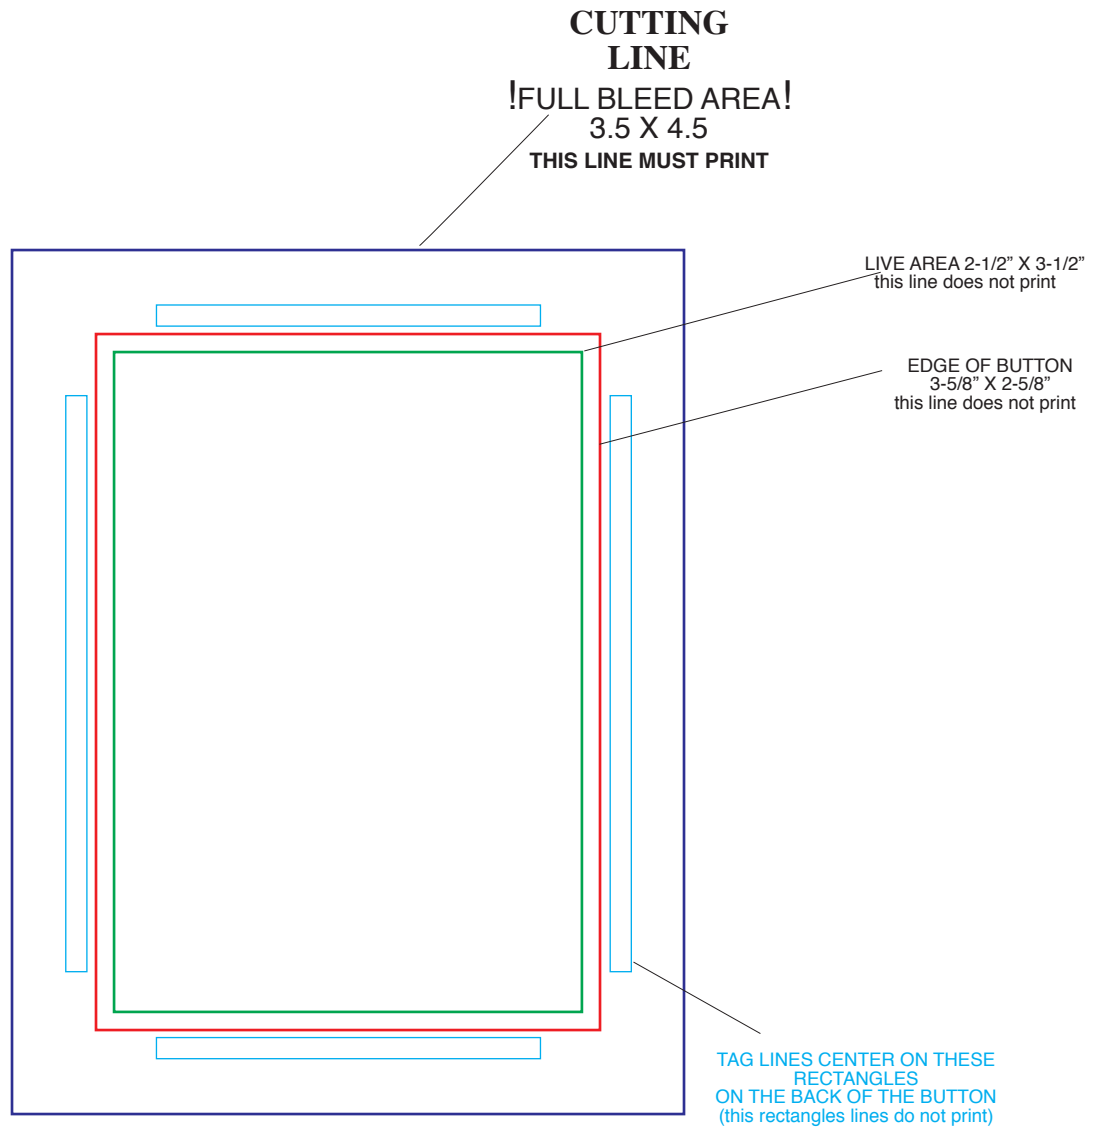

# 2-1/2x3-1/2"

2-1/2x3-1/2" Rectangle Button  
Purple Line: Die Line (edge of bleed)  
Blue Type: Tagline (copyright area)  
Red Line: Edge of Button  
Green Line: Live Area (face of Button)