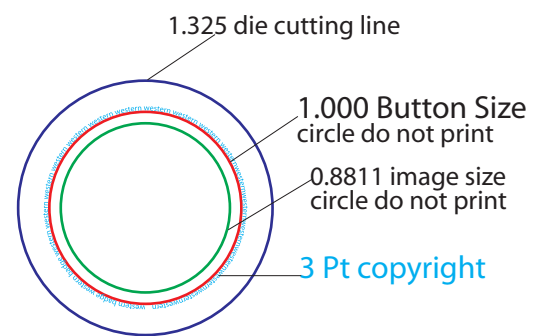

1" BUTTON

1" Circle Button

Purple Line: Die Line (edge of bleed)

Blue Type: Tagline (copyright area)

Red Line: Edge of Button

Green Line: Live Area (face of Button)