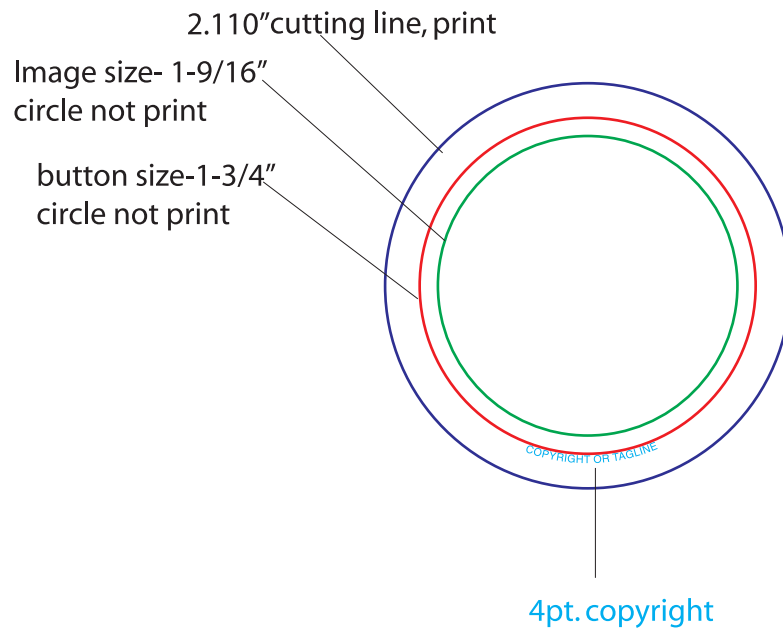

1 -3/4" BUTTON

- 1-3/4" Circle Button
- Purple Line: Die Line (edge of bleed)
 - Blue Type: Tagline (copyright area)
 - Red Line: Edge of Button
 - Green Line: Live Area (face of Button)