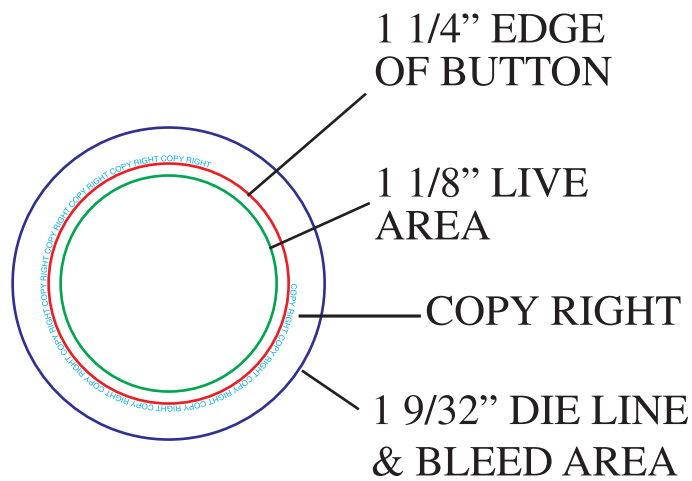

1-1/4" button

Converted all fonts outlines

1-1/4" Circle Button

Purple Line: Die Line (edge of bleed)

Blue Type: Tagline (copyright area)

Red Line: Edge of Button

Green Line: Live Area (face of Button)